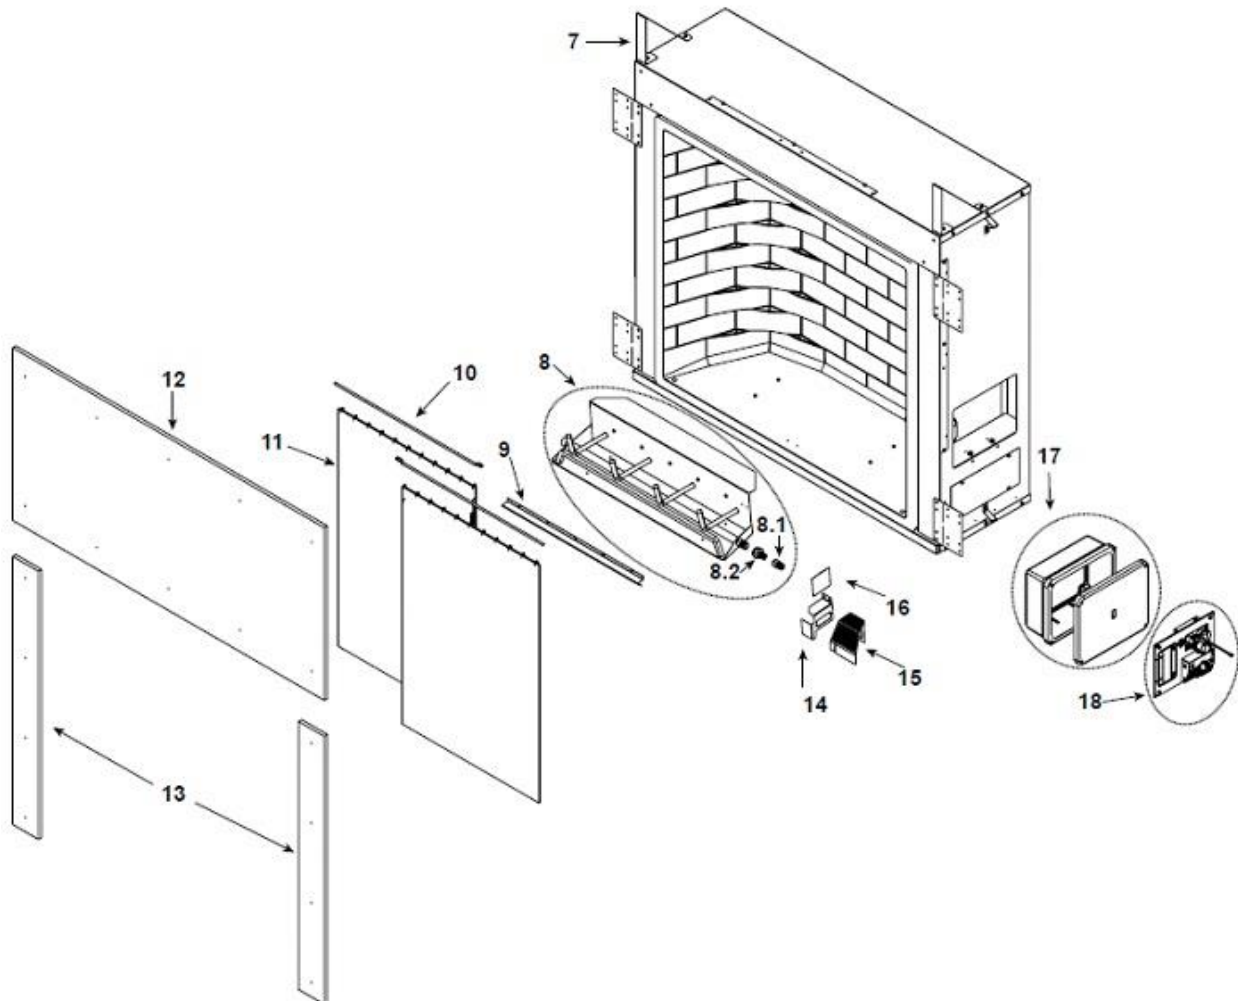

Quadra-Fire Carolina 42 Gas Fireplace

Log Set Assembly

Woodman's Parts Plus
www.woodmanspartsplus.com

ITEM	DESCRIPTION	COMMENTS	PART NUMBER
	Log Set Assembly, Ships in 1 Box		4067-077
1	Log 1, Rear Log		4067-313
2	Log 2, Left Front		4067-314
3	Log 3, Right Front		4067-515
4	Log 4, Top Left		4066-517
5	Log 5, Top Right		4067-316
6	Log 6, Top	Qty 3 req	4067-319
7	Standoff	Qty 2 req	4067-119
8	Burner/Grate Assembly		4067-079
8.1	Orifice, NG		4067-154
	Orifice, LP		4067-155
8.2	Connector		4066-156
9	Deflector		4067-258
10	Screen Rod		4067-305
11	Screen Assembly	Qty 2 req	4067-023
12	Upper Front		4067-224
13	Front Sides	Qty 2 req	4067-125
14	Pilot Bracket		4067-112
15	Pilot Shield		4066-127
16	Heat Shield		4067-113
17	Control Box Assembly		4066-325
18	Valve Assembly		Refer to valve page
	Lava Rock		SRVACC10
	Electrical Conversion		ELEC-CARODG
	Bracket, Junction Box		4066-166
	Patch Kit, Fiber		PATCHKIT-FB
	Touch up Paint Fiber		STRATFORD-KIT
	Conversion Kit NG		NGK-CARODG42
	Conversion Kit LP		LPK-CARODG42
	Pilot Orifice NG		593-528
	Pilot Orifice LP		593-527
	Regulator NG		NGK-DXV-50
	Regulator LP		LPK-DXV-50

#18 Valve Assembly

ITEM	DESCRIPTION	COMMENTS	PART NUMBER
18.1	Gasket , Pilot Bracket		4066-328
18.2	90 Degree Elbow		4042-314
18.3	SS FlexLine		4021-696
18.4	Pilot Assembly NG		4021-628
	Pilot Assembly LP		4021-629
	Pilot Tube		4021-705
18.5	Wire Assembly		4021-711
18.6	Wire Harness		2166-304
18.7	Wire Assembly		4021-710
18.8	On/ Off Switch		060-511
18.9	Wire Assembly		4021-710
18.10	Module		2166-307
18.11	Valve Bracket		4066-115
18.12	Flex Ball Valve Assembly		302-320A
18.13	Male Elbow		4021-045
18.14	Valve NG		2166-302
	Valve LP		2166-303
	Electric Kit to AC Power		4066-073
	Power Supply		2326-131