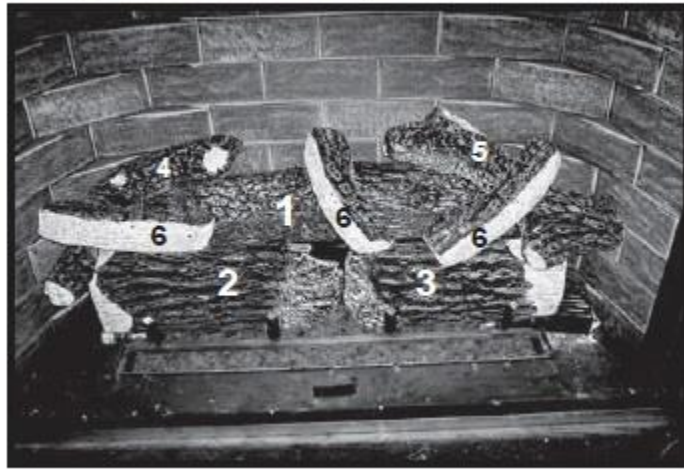

Quadra-Fire Carolina 42 Gas Fireplace

Log Set Assembly

Woodman's Parts Plus
www.woodmanspartsplus.com

ITEM	DESCRIPTION	COMMENTS	PART NUMBER
	Log Set Assembly, Ships in 1 Box		4067-077
1	Log 1, Rear Log		4067-313
2	Log 2, Left Front		4067-314
3	Log 3, Right Front		4067-515
4	Log 4, Top Left		4066-517
5	Log 5, Top Right		4067-316
6	Log 6, Top	Qty 3 req	4067-319
7	Standoff	Qty 2 req	4067-119
8	Burner/Grate Assembly		4067-079
8.1	Orifice, NG		4067-154
	Orifice, LP		4067-155
8.2	Connector		4066-156
9	Deflector		4067-258
10	Screen Rod		4067-305
11	Screen Assembly	Qty 2 req	4067-023
12	Upper Front		4067-224
13	Front Sides	Qty 2 req	4067-125
14	Pilot Bracket		4067-112
15	Pilot Shield		4066-127
16	Heat Shield		4067-113
17	Control Box Assembly		4066-325
18	Valve Assembly		Refer to valve page
	Lava Rock		SRVACC10
	Electrical Conversion		ELEC-CARODG
	Bracket, Junction Box		4066-166
	Patch Kit, Fiber		PATCHKIT-FB
	Touch up Paint Fiber		STRATFORD-KIT
	Conversion Kit NG		NGK-CARODG42
	Conversion Kit LP		LPK-CARODG42
	Pilot Orifice NG		593-528
	Pilot Orifice LP		593-527
	Regulator NG		NGK-DXV-50
	Regulator LP		LPK-DXV-50

#18 Valve Assembly

ITEM	DESCRIPTION	COMMENTS	PART NUMBER
18.1	Gasket , Pilot Bracket		4066-328
18.2	90 Degree Elbow		4042-314
18.3	SS FlexLine		4021-696
18.4	Pilot Assembly NG		4021-628
	Pilot Assembly LP		4021-629
	Pilot Tube		4021-705
18.5	Wire Assembly		4021-711
18.6	Wire Harness		2166-304
18.7	Wire Assembly		4021-710
18.8	On/ Off Switch		060-511
18.9	Wire Assembly		4021-710
18.10	Module		2166-307
18.11	Valve Bracket		4066-115
18.12	Flex Ball Valve Assembly		302-320A
18.13	Male Elbow		4021-045
18.14	Valve NG		2166-302
	Valve LP		2166-303
	Electric Kit to AC Power		4066-073
	Power Supply		2326-131