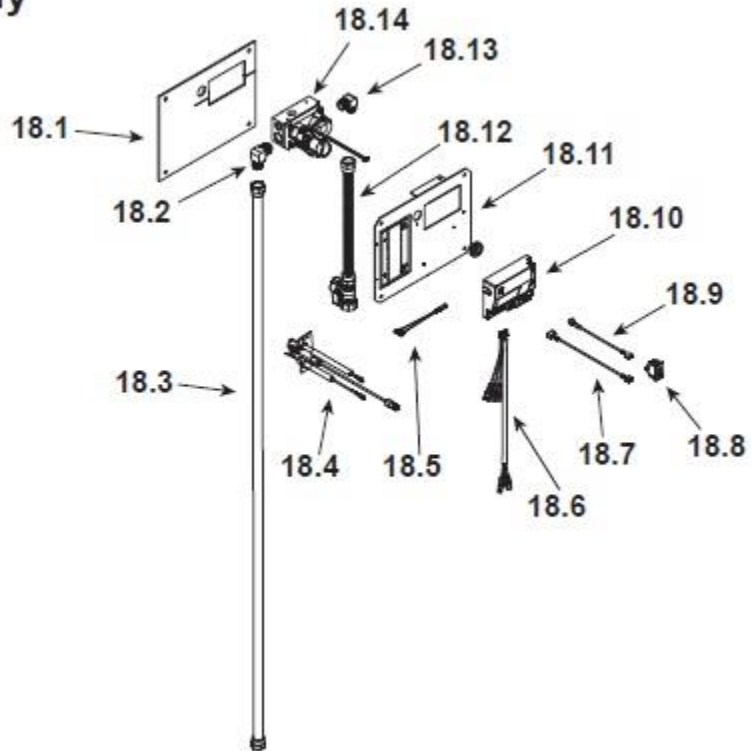

Quadra-Fire Carolina 42 Gas Fireplace

Log Set Assembly

Woodman's Parts Plus
www.woodmanspartsplus.com

ITEM	DESCRIPTION	COMMENTS	PART NUMBER
	Log Set Assembly, Ships in 1 Box		4067-077
1	Log 1, Rear Log		4067-313
2	Log 2, Left Front		4067-314
3	Log 3, Right Front		4067-515
4	Log 4, Top Left		4066-517
5	Log 5, Top Right		4067-316
6	Log 6, Top	Qty 3 req	4067-319
7	Standoff	Qty 2 req	4067-119
8	Burner/Grate Assembly		4067-079
8.1	Orifice, NG		4067-154
	Orifice, LP		4067-155
8.2	Connector		4066-156
9	Deflector		4067-258
10	Screen Rod		4067-305
11	Screen Assembly	Qty 2 req	4067-023
12	Upper Front		4067-224
13	Front Sides	Qty 2 req	4067-125
14	Pilot Bracket		4067-112
15	Pilot Shield		4066-127
16	Heat Shield		4067-113
17	Control Box Assembly		4066-325
18	Valve Assembly		Refer to valve page
	Lava Rock		SRVACC10
	Electrical Conversion		ELEC-CARODG
	Bracket, Junction Box		4066-166
	Patch Kit, Fiber		PATCHKIT-FB
	Touch up Paint Fiber		STRATFORD-KIT
	Conversion Kit NG		NGK-CARODG42
	Conversion Kit LP		LPK-CARODG42
	Pilot Orifice NG		593-528
	Pilot Orifice LP		593-527
	Regulator NG		NGK-DXV-50
	Regulator LP		LPK-DXV-50

#18 Valve Assembly

ITEM	DESCRIPTION	COMMENTS	PART NUMBER
18.1	Gasket , Pilot Bracket		4066-328
18.2	90 Degree Elbow		4042-314
18.3	SS FlexLine		4021-696
18.4	Pilot Assembly NG		4021-628
	Pilot Assembly LP		4021-629
	Pilot Tube		4021-705
18.5	Wire Assembly		4021-711
18.6	Wire Harness		2166-304
18.7	Wire Assembly		4021-710
18.8	On/ Off Switch		060-511
18.9	Wire Assembly		4021-710
18.10	Module		2166-307
18.11	Valve Bracket		4066-115
18.12	Flex Ball Valve Assembly		302-320A
18.13	Male Elbow		4021-045
18.14	Valve NG		2166-302
	Valve LP		2166-303
	Electric Kit to AC Power		4066-073
	Power Supply		2326-131